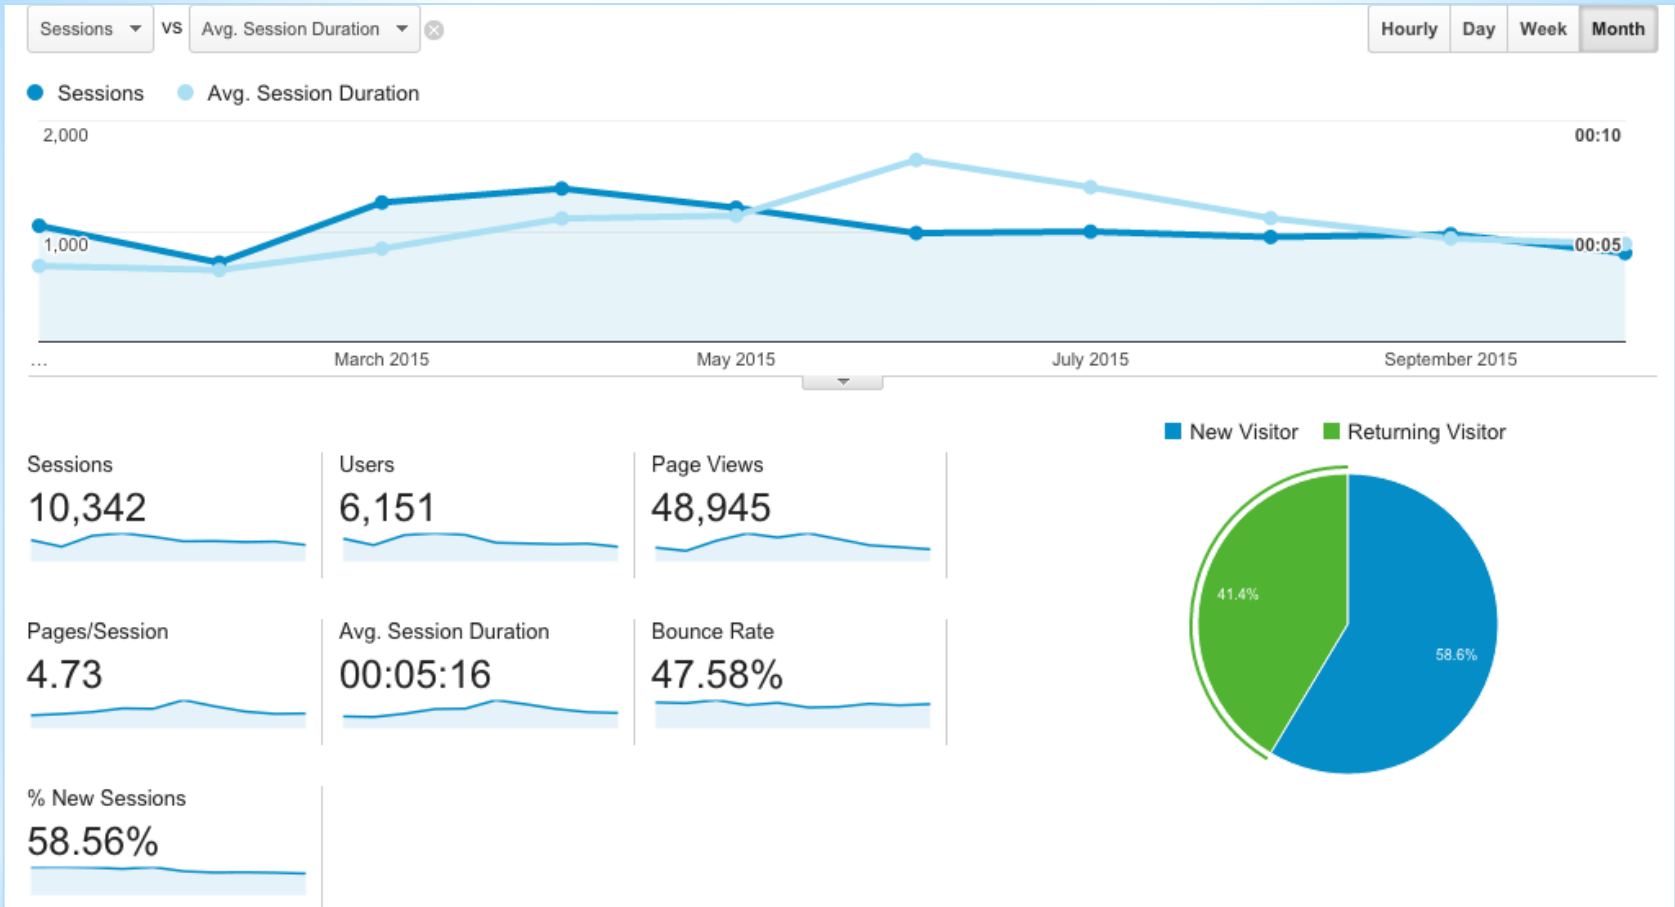

\* mygoblet.org usage  
statistics

\* Average time into mygoblet.org

\* Bounce rate

Sessions

10,342

% of Total: 100.00% (10,342)

Page Views

48,945

% of Total: 100.00% (48,945)

Page Depth	Sessions	Page Views
<1	145	0
1	5,223	5,223
2	1,260	2,520
3	734	2,202
4	579	2,316
5	425	2,125
6	325	1,950
7	262	1,834
8	216	1,728
9	151	1,359
10	130	1,300
11	99	1,089
12	87	1,044
13	67	871
14	52	728
15	55	825
16	52	832
17	41	697
18	38	684
19	31	589
20+	370	19,029

\* Page views

Session Duration [Page Depth](#)

Sessions

10,342

% of Total: 100.00% (10,342)

Page Views

48,945

% of Total: 100.00% (48,945)

Session Duration	Sessions	Page Views
0-10 seconds	5,464 	5,767 
11-30 seconds	650 	1,644 
31-60 seconds	646 	2,162 
61-180 seconds	1,240 	5,761 
181-600 seconds	1,100 	8,012 
601-1800 seconds	805 	7,848 
1801+ seconds	437 	17,751 